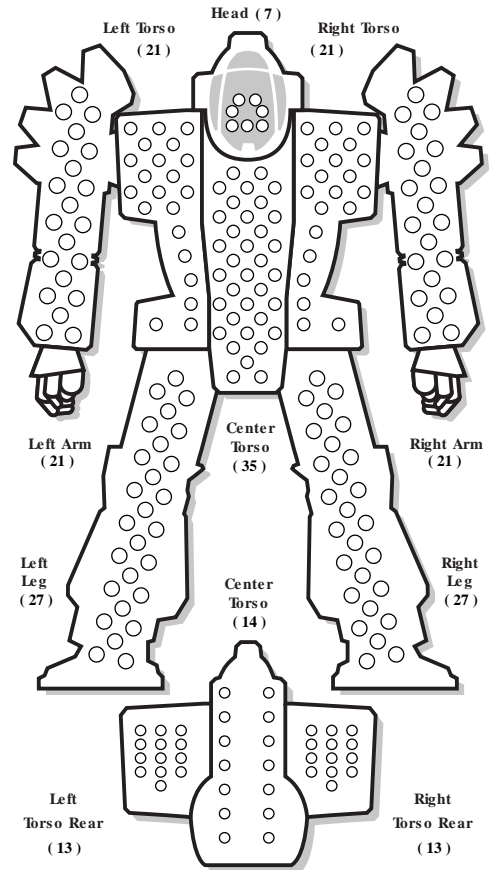

BATTLETECH™

BATTLEMECH RECORD SHEET

MECH DATA

Type: Epimetheus Prime

Movement Points:

Walking: 5

Running: 8

Jumping: 0

Engine Type: 400 XL

Tonnage: 80

Tech Base: Mixed

Rules Level: Experimental

Role: Sniper

WARRIOR DATA

Name: _____

Gunnery Skill: _____ Piloting Skill: _____

Hits Taken	1	2	3	4	5	6
Consciousness #	3	5	7	10	11	Dead

Weapons & Equipment Inventory

(hexes)

Qty	Type	Loc	Ht	Dmg	Min	Sht	Med	Lng
1	ER Large Laser (C)	LA	12	10 [DE]	—	8	15	25
1	Medium Pulse Laser (C)	LA	4	7 [P]	—	4	8	12
1	ER Large Laser (C)	RA	12	10 [DE]	—	8	15	25
1	Medium Pulse Laser (C)	RA	4	7 [P]	—	4	8	12
1	Targeting Computer (C)	LT	—	[E]	—	—	—	—
1	Ultra AC/10 (C)	HD	3	10/Sht [DB,R/C]	—	6	12	18

Ammo: (Ultra AC/10) 10

BV: 2,498

ARMOR DIAGRAM

Ferro-Fibrous